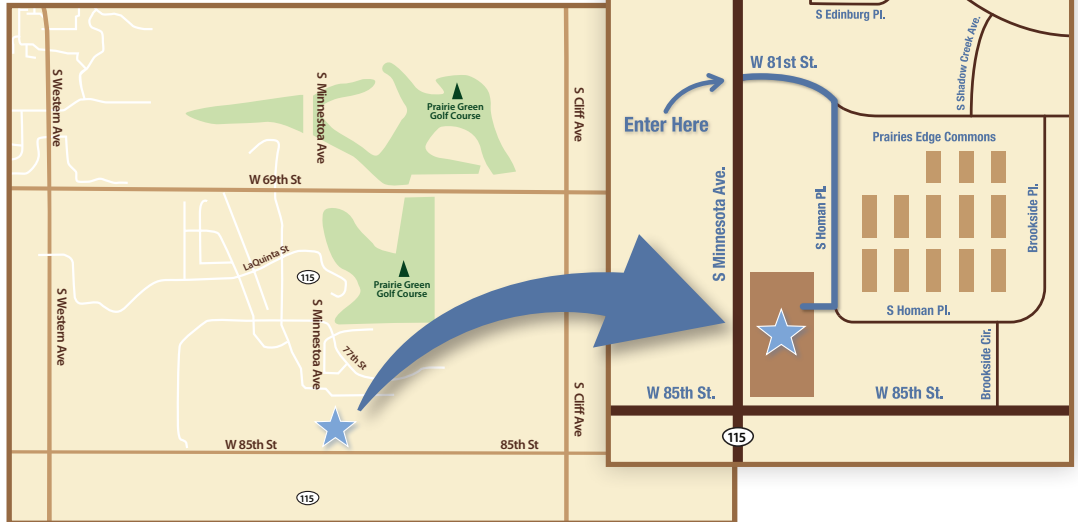

directions

WorkFORCE **South** is located at 7900 S. Minnesota Avenue SFSD 57108 which is on the northeast corner of the intersection at S. Minnesota Avenue and 85th Street. To enter, go east on W. 81st Street and turn south on S. Homan Place. Parking is on the east side and the building entrance is on the south side (*see inset*). **Phone (605) 271-9000**